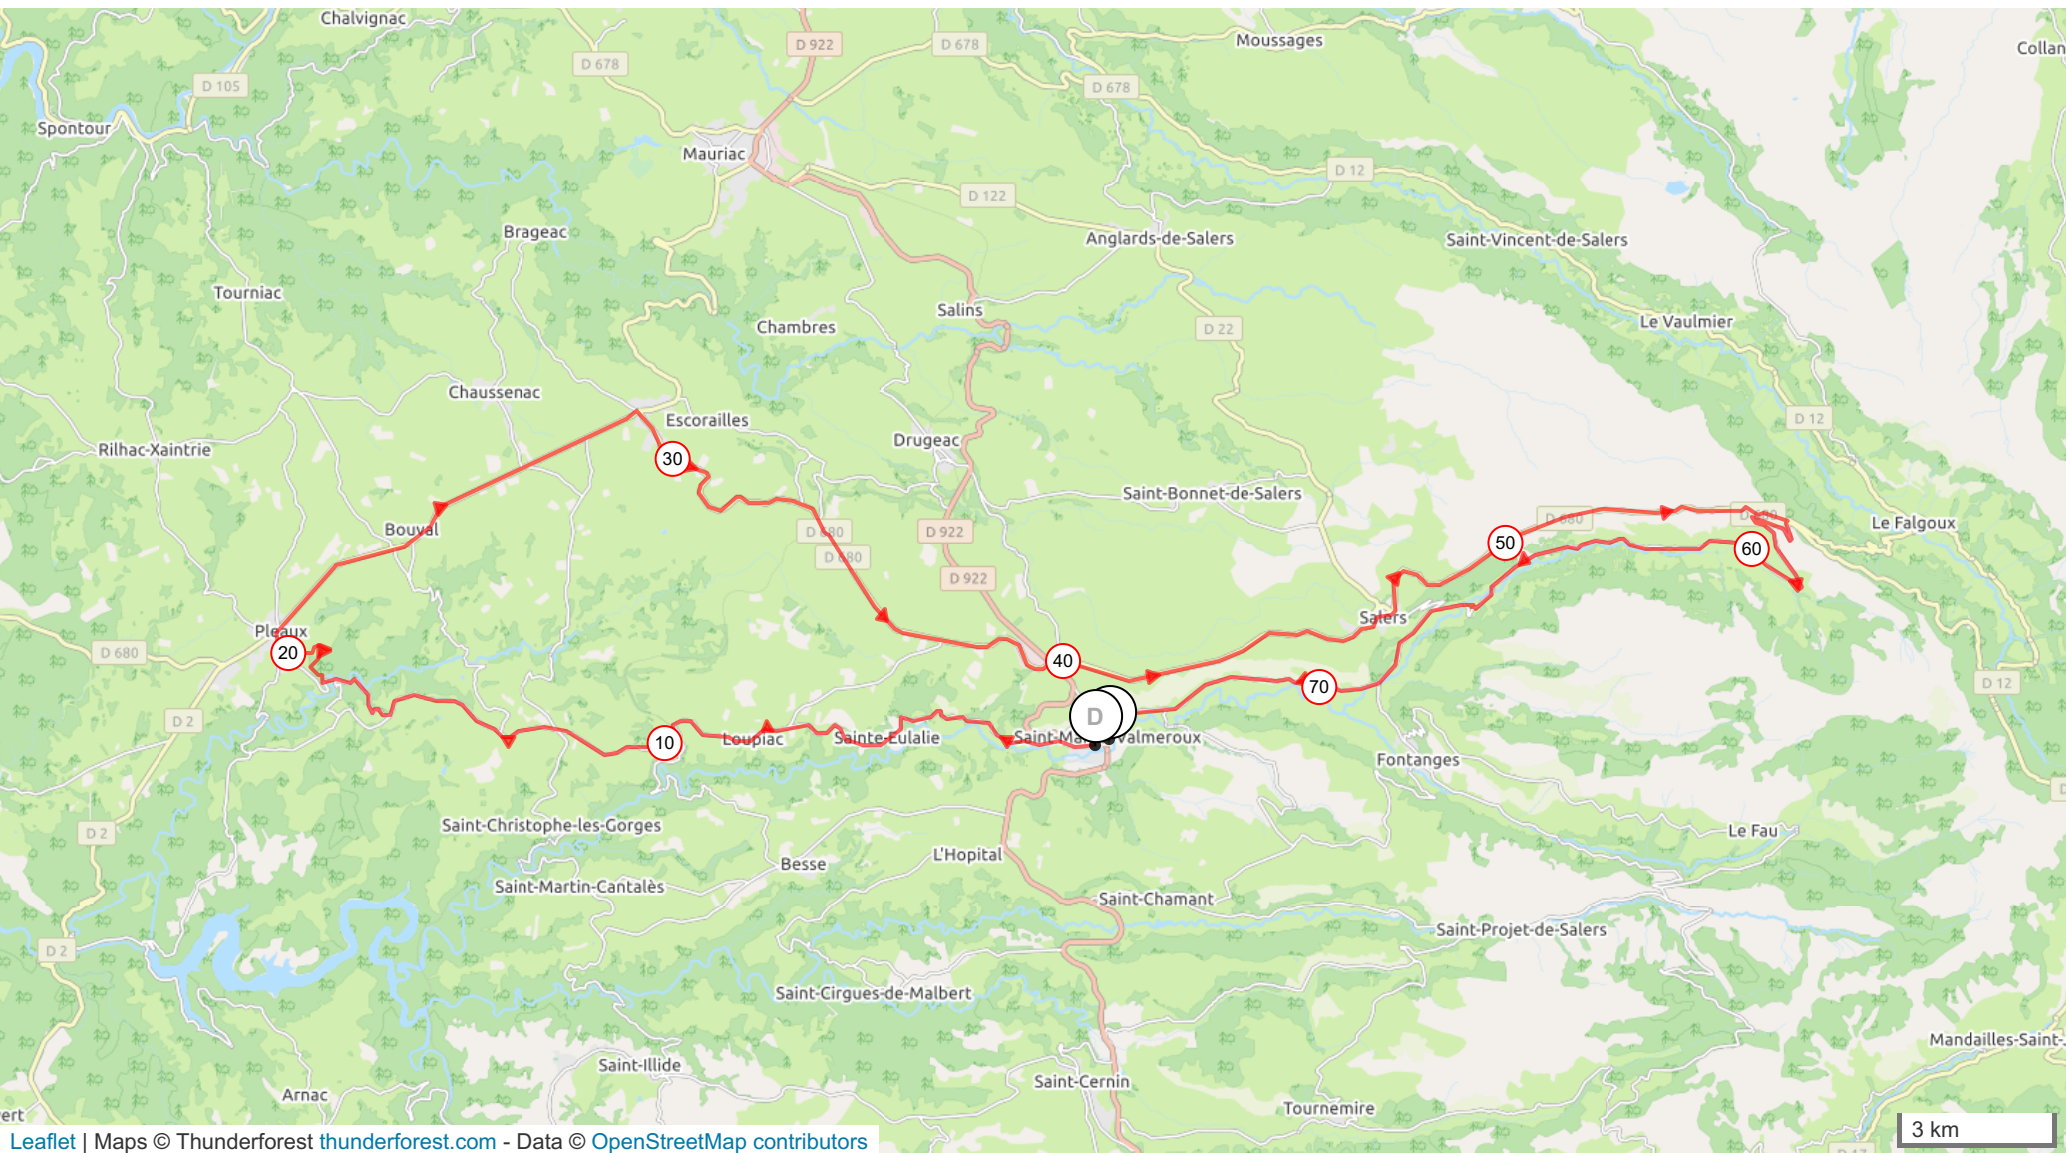

# 10373396 | Cyclisme - Randonnée | SM2

Saint-Martin-Valmeroux -> Saint-Martin-Valmeroux

74.552 km ↑ 1064 m ↓ 1054 m ▲ 534 m ▼ 1243 m

Leaflet | Maps © Thunderforest [thunderforest.com](https://thunderforest.com) - Data © [OpenStreetMap](https://openstreetmap.org) contributors

© 2019 Openrunner