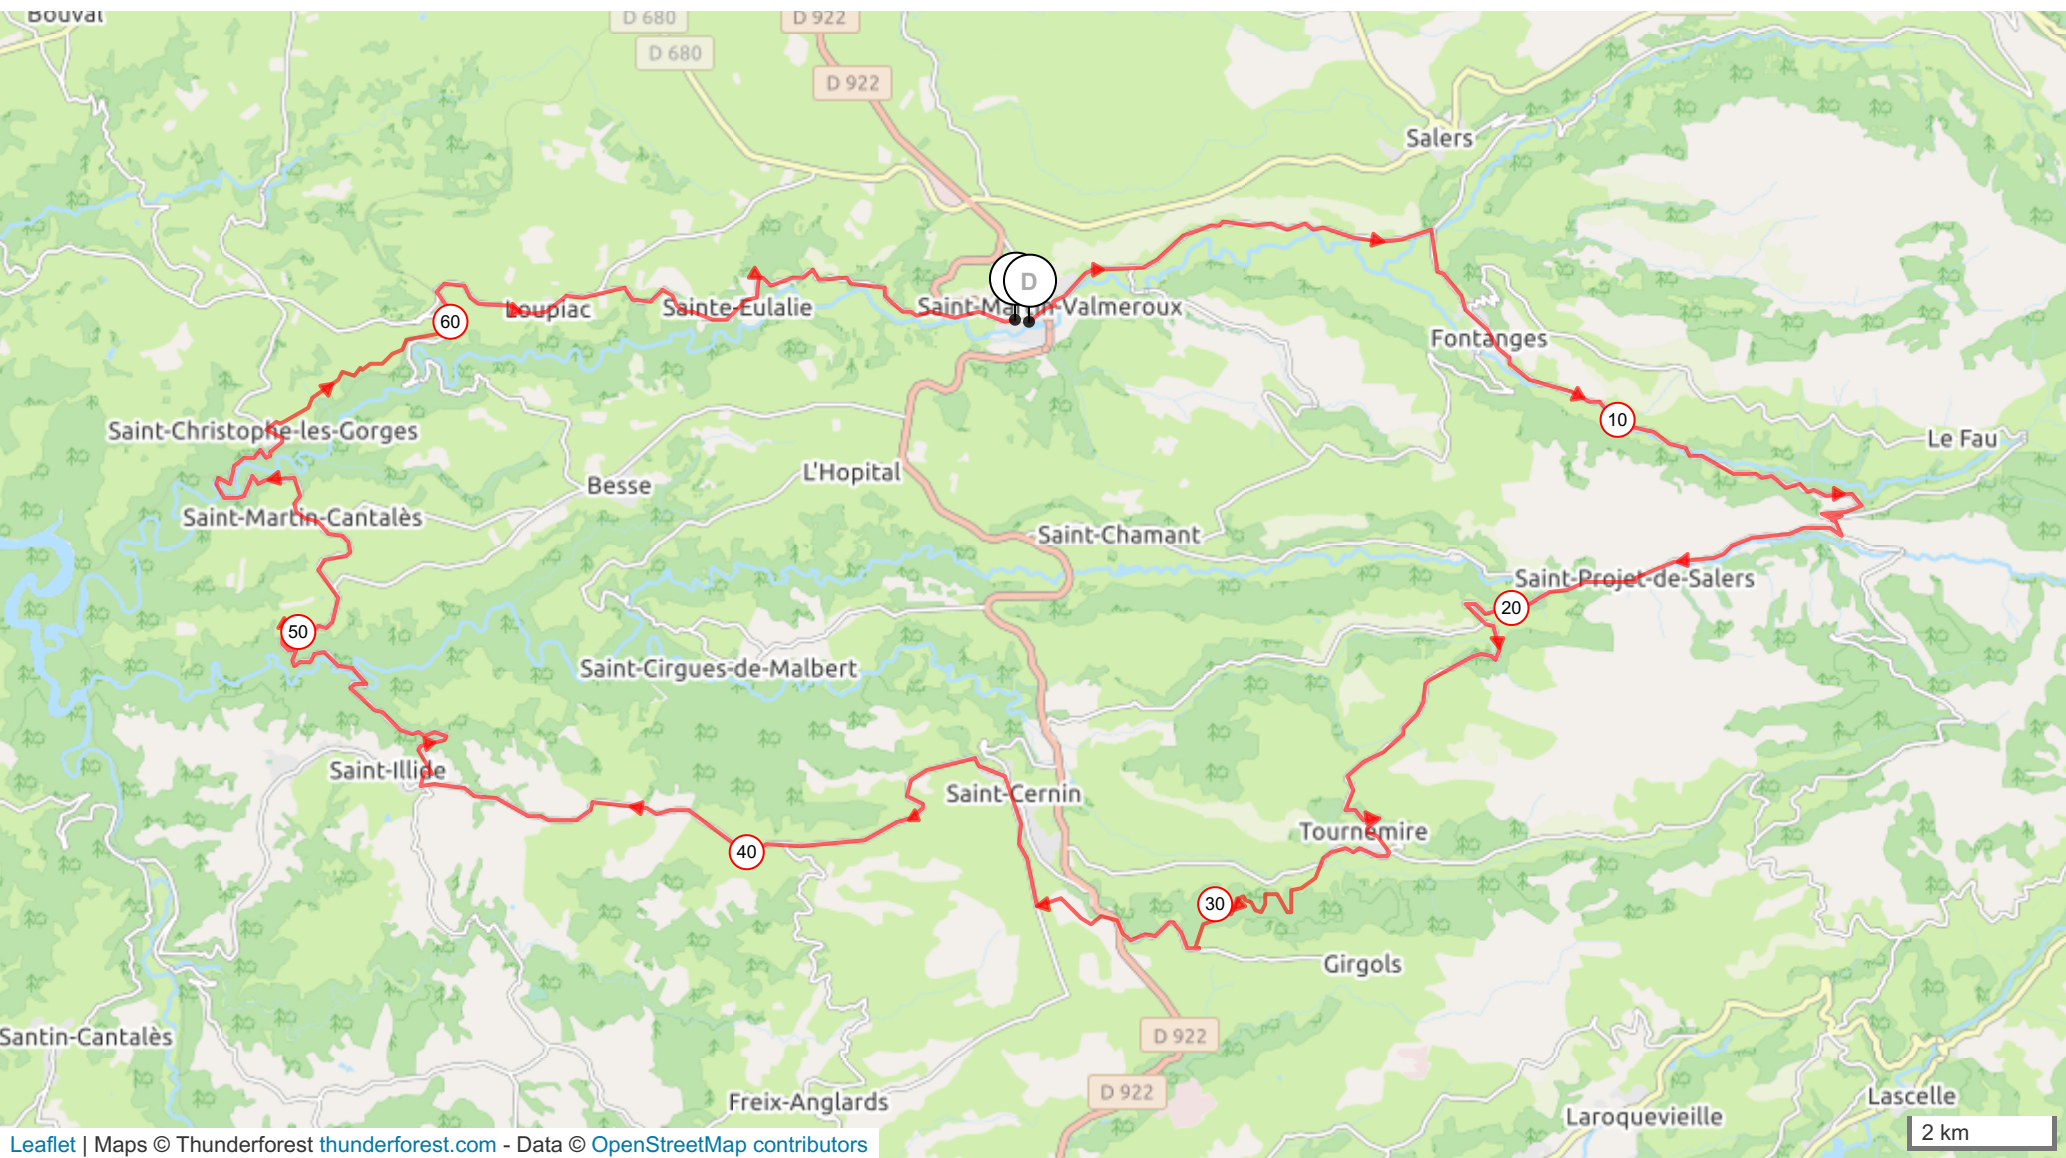

# 10373394 | Cyclisme - Randonnée | SM1  
Saint-Martin-Valmeroux -> Saint-Martin-Valmeroux  
— 69.979 km ↑ 1247 m ↓ 1248 m ▲ 476 m ▲ 976 m

Leaflet | Maps © Thunderforest [thunderforest.com](https://thunderforest.com) - Data © [OpenStreetMap](https://openstreetmap.org) contributors

© 2019 Openrunner